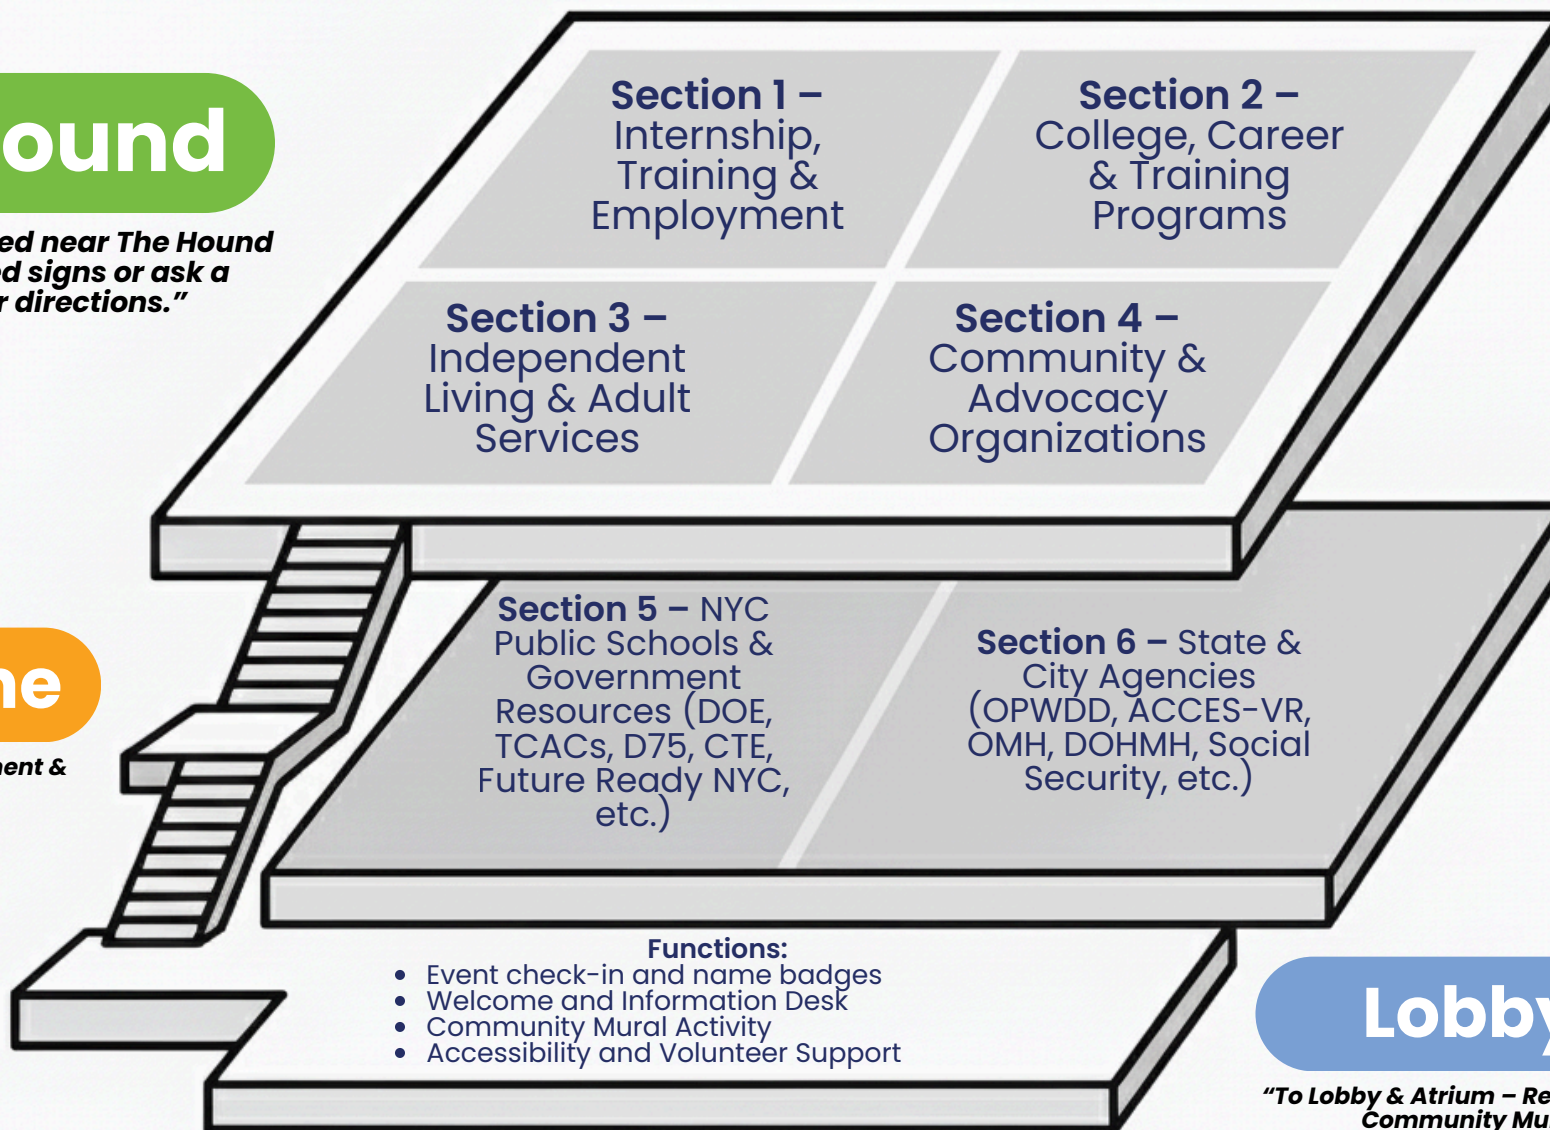

CITYWIDE TRANSITION SUMMIT

The Hound

*"Workshops located near The Hound
– look for posted signs or ask a
volunteer for directions."*

Mezzanine

*"To Mezzanine – Government &
Public Resources"*

Lobby

*"To Lobby & Atrium – Registration &
Community Mural"*